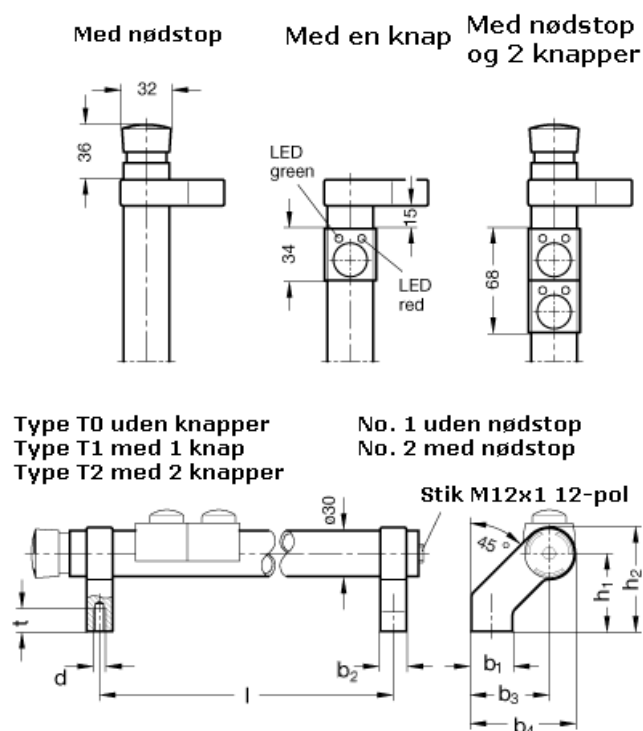

Article number: 201025030012

Description: E+G Tubular handles with switches
GN 332-300-EL-T1-2

Measures

b1 = 27	t = 15
b2 = 17	
b3 = 51	
b4 = 68	
d = M 8	
h1 = 51	
h2 = 68	
l = 300	